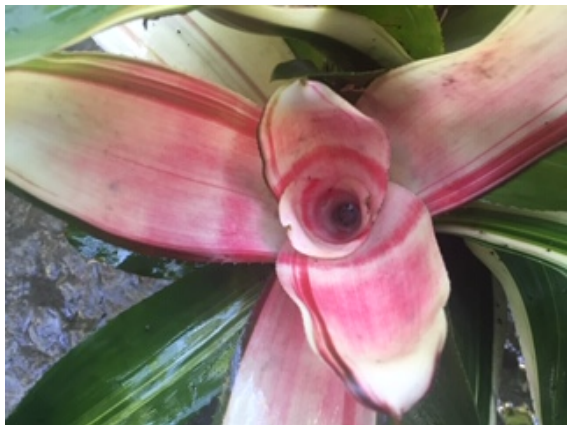

Finally, two specimens of Neoregelia 'Van Durme' in Figure 4. The plant on the right has an interesting pup that could be an albino(?); Tom has kindly provided some closer views of it (Figure 5).

In Figure 6 is a Fosterella petiolata that I keep indoors, in bright-ish light but not direct sun. This plant is in a 4-inch pot.

That's it for now. We will keep doing these virtual Show and Tells until we can meet again in person, so please send photos!

Figure 1: Vriesea (Hummel hybrid), from Tom Rozelle

Figure 2: *Tillandsia tenuifolia* inflorescence, from Tom Rozelle

Figure 3: *Tillandsia argentina*, from Tom Rozelle

Figure 4: Two specimens of *Neoregelia* 'Van Durme', from Tom Rozelle

Figure 5: Close up photos of the albino(?) pup, from Tom Rozelle

(a) Side view

(b) Top view

(c) Close up of inflorescence

Figure 6: *Fosterella petiolata*, from Jean Yoshii